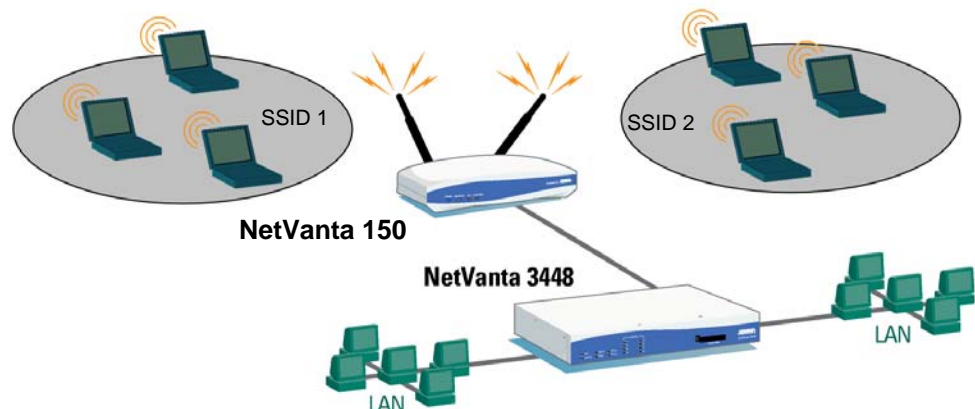

Administration

Designed exclusively to co-exist with other NetVanta products, the NetVanta 150 is centrally managed through an ADTRAN Wi-Fi controller unit. No matter where the NetVanta 150 sits in the network, it can be centrally managed using the controller units Command Line Interface (CLI) or easy-to-use Web-GUI. ADTRAN Wi-Fi controller units included the NetVanta 1335, NetVanta 3448, NetVanta 3430, NetVanta 3130, and NetVanta 3120 and any of these controller units can manage up to eight NetVanta 150s.